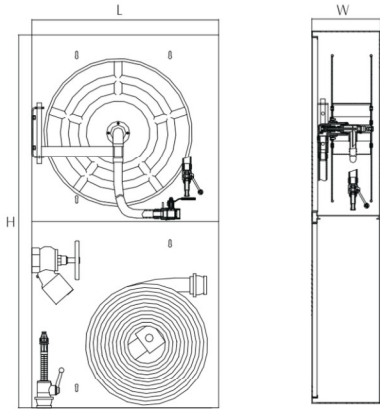

FLAMMEX

FIRE HOSE REEL CABINET DOUBLE COMPARTMENT

DIMENSIONS:

PREFERENCES:

Size	Dimension	D(mm)	Inlet	Outlet
19mm×20M	1450×720×250	580	1"BSP	6 mm
19mm×30M	1450×720×250	580	1"BSP	6 mm
25mm×20M	1520x760x280	580	1"BSP	8 mm
25mm×30M	1450x760x280	580	1"BSP	8 mm