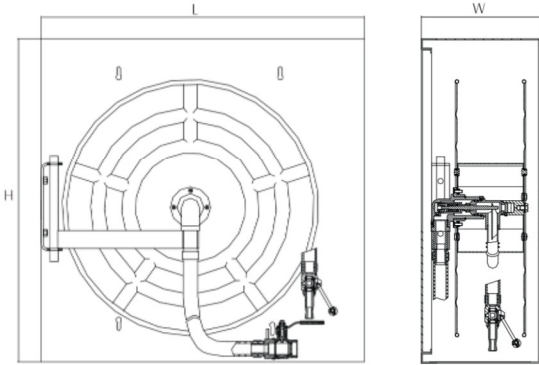

FLAMMEX

FIRE HOSE REEL CABINET SINGLE COMPARTMENT

DIMENSIONS:

PREFERENCES:

Size	Dimension	D(mm)	Inlet	Outlet
19mm×20M	720×720×250	580	1"BSP	6 mm
19mm×30M	720×720×250	580	1"BSP	6 mm
25mm×20M	760x760x280	580	1"BSP	8 mm
25mm×30M	760x720x280	580	1"BSP	8 mm